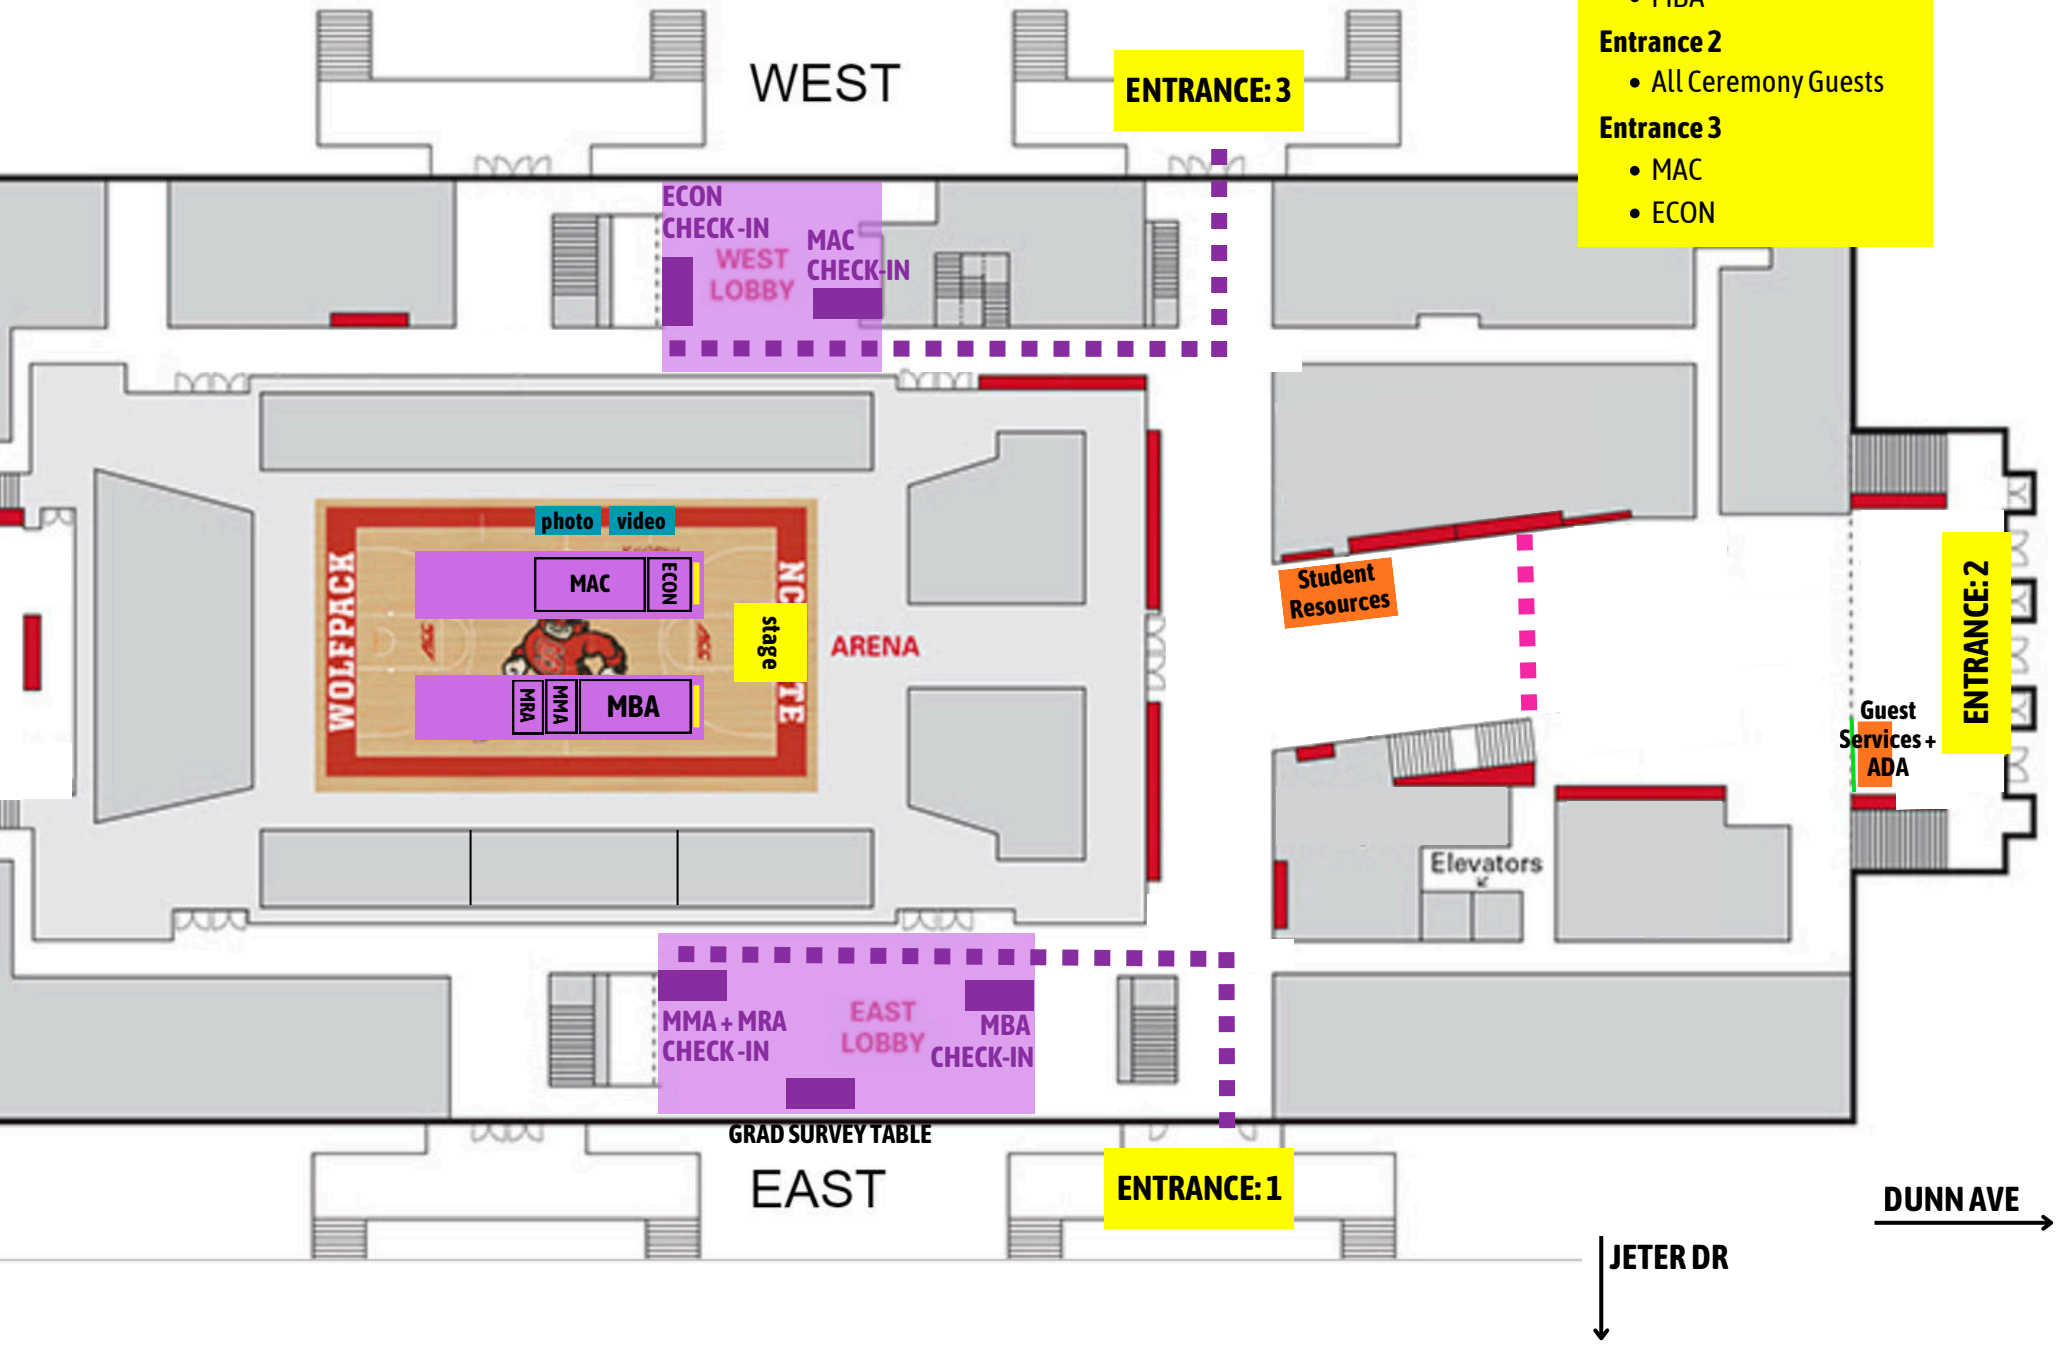

REYNOLDS COLISEUM - FIRST FLOOR

JENKINS CHECK-IN
All Degrees

ENTRANCE KEY

Entrance 1

- MMA
- MRA
- MBA

Entrance 2

- All Ceremony Guests

Entrance 3

- MAC
- ECON

WEST

ENTRANCE: 3

ECON CHECK-IN
WEST LOBBY
MAC CHECK-IN

photo video
MAC ECON
stage
WOLFPACK
MBA
MMA
MRA

ARENA

Student Resources

Elevators

Guest Services + ADA

ENTRANCE: 2

MMA + MRA CHECK-IN
EAST LOBBY
MBA CHECK-IN

GRAD SURVEY TABLE

EAST

ENTRANCE: 1

JETER DR

DUNN AVE